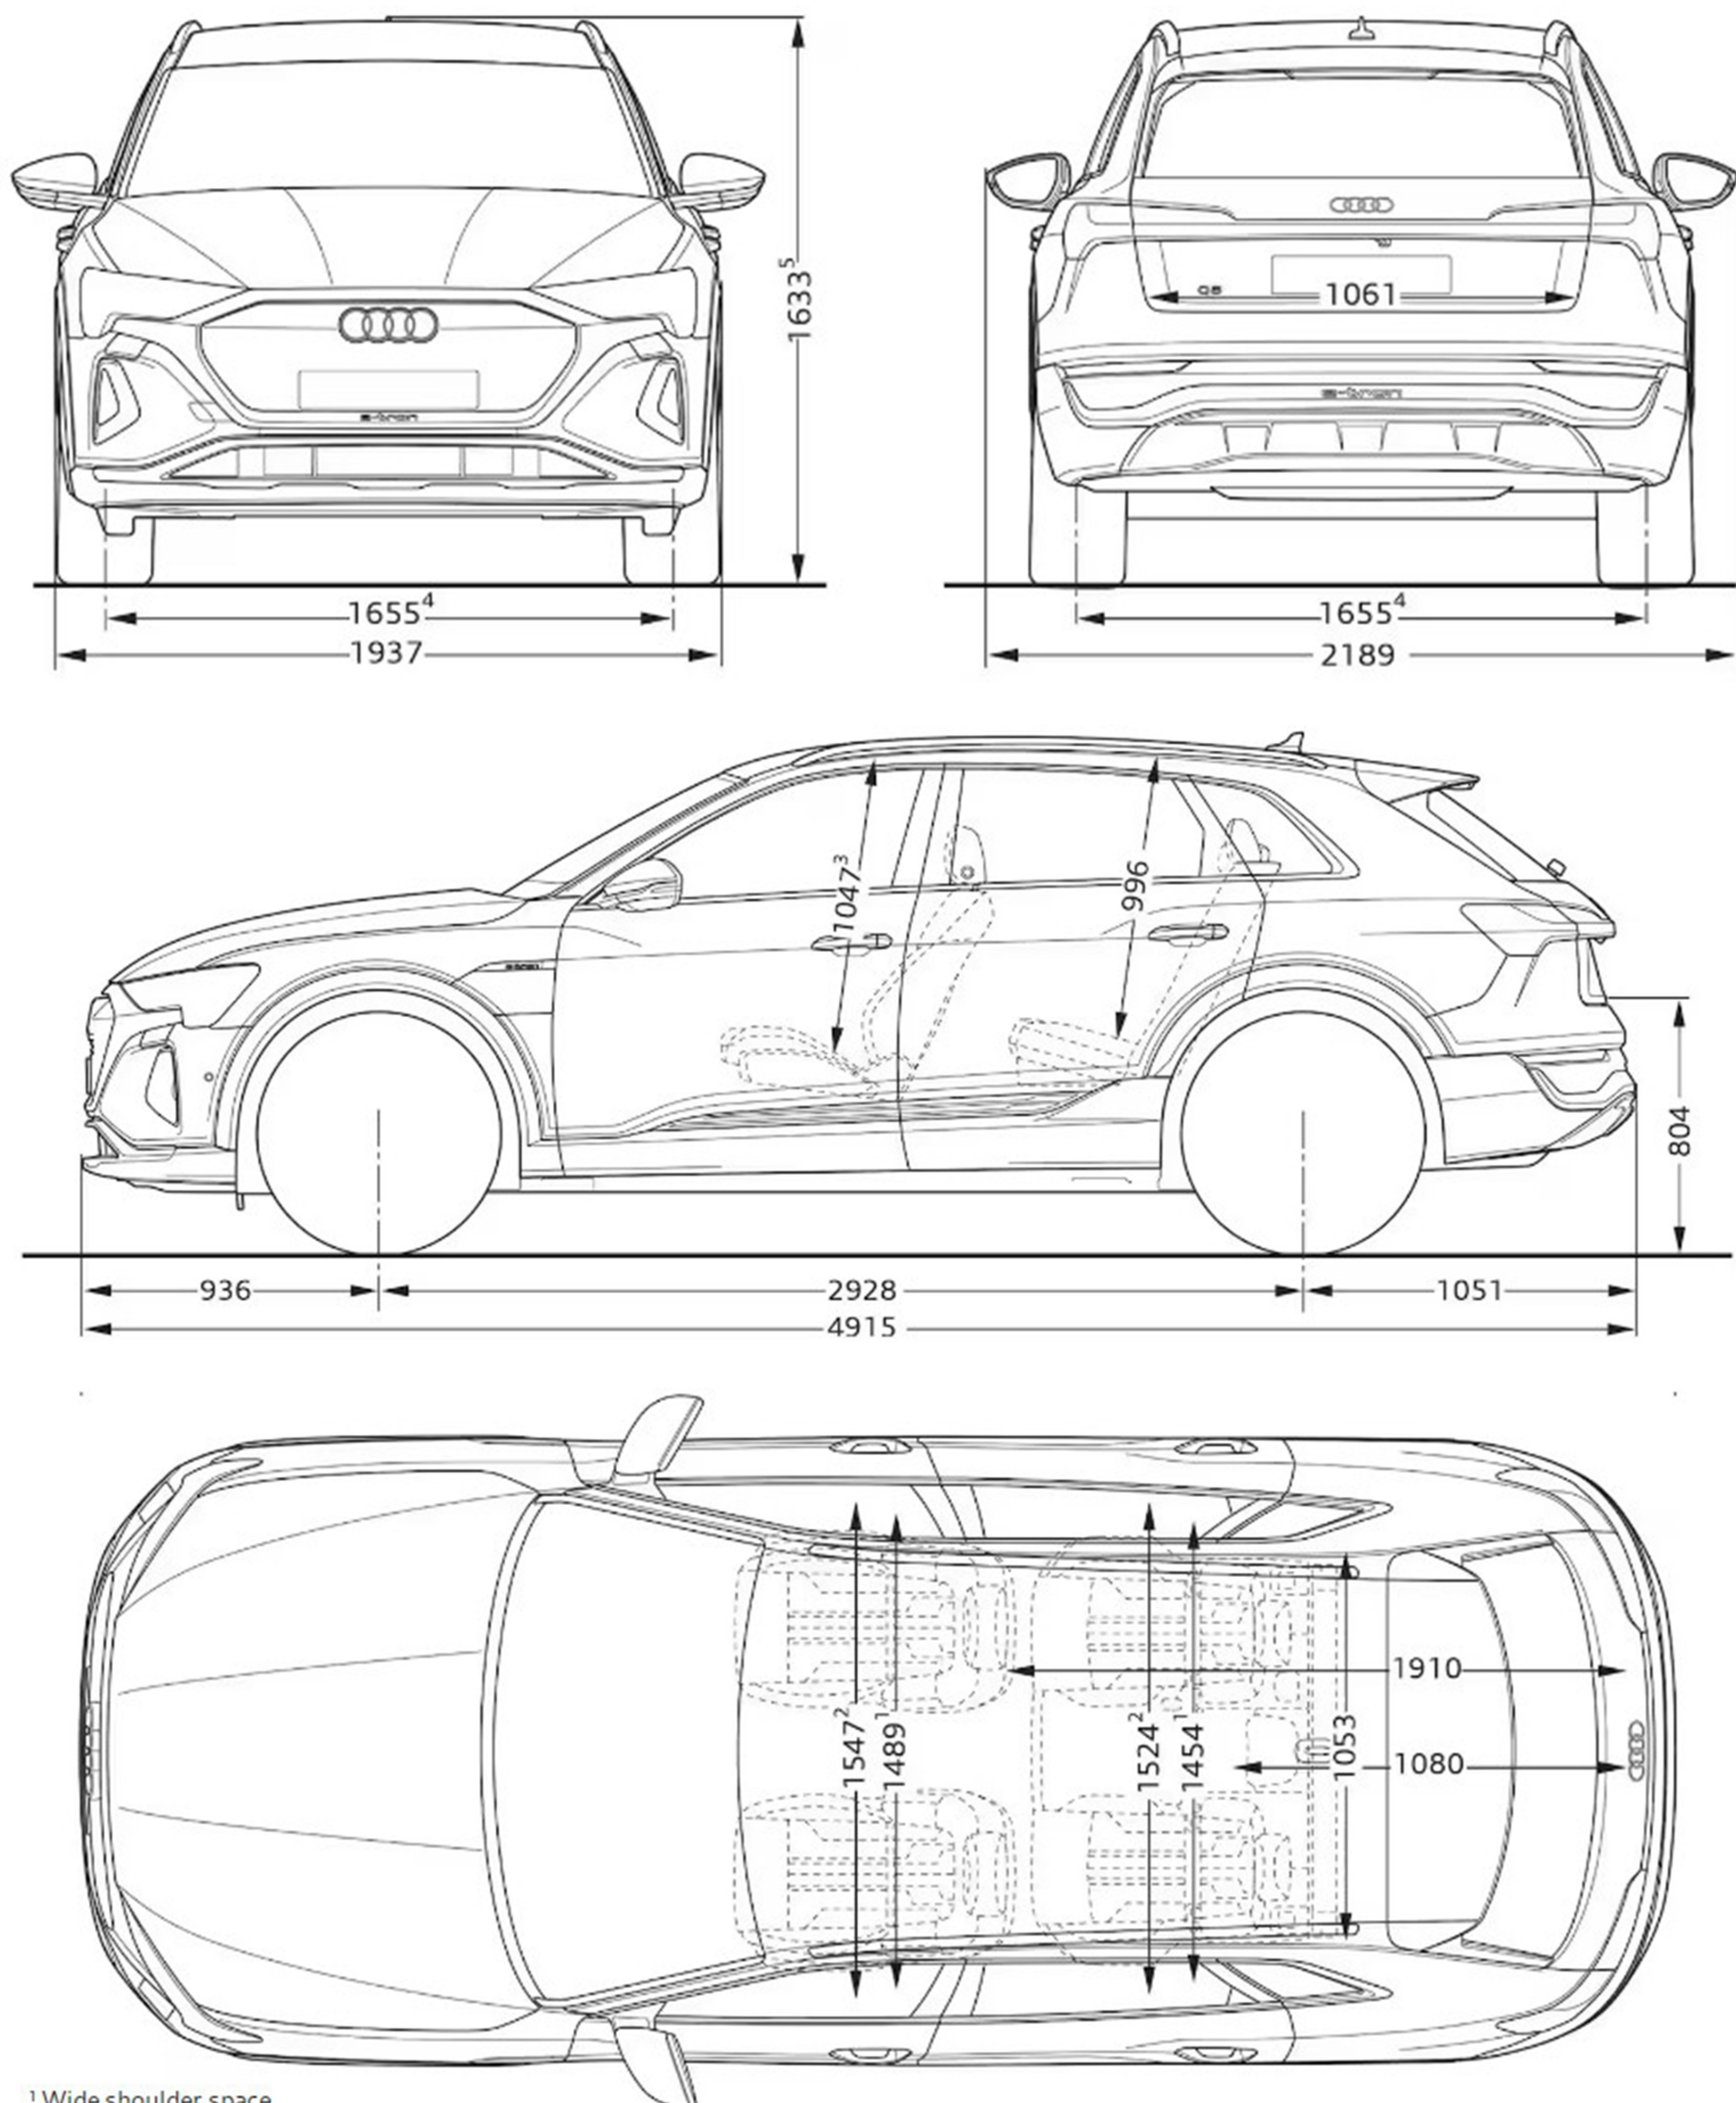

# AUDI Q8

## Dimensions

<sup>1</sup> Wide shoulder space

<sup>2</sup> Wide elbow room

<sup>3</sup> Maximum headroom

<sup>4</sup> Wheel size 255/55 R19 8,5Jx19 summer wheel

<sup>5</sup> Vehicle height with roof antenna

Figures in millimeter

Specification of dimensions for empty vehicle weight